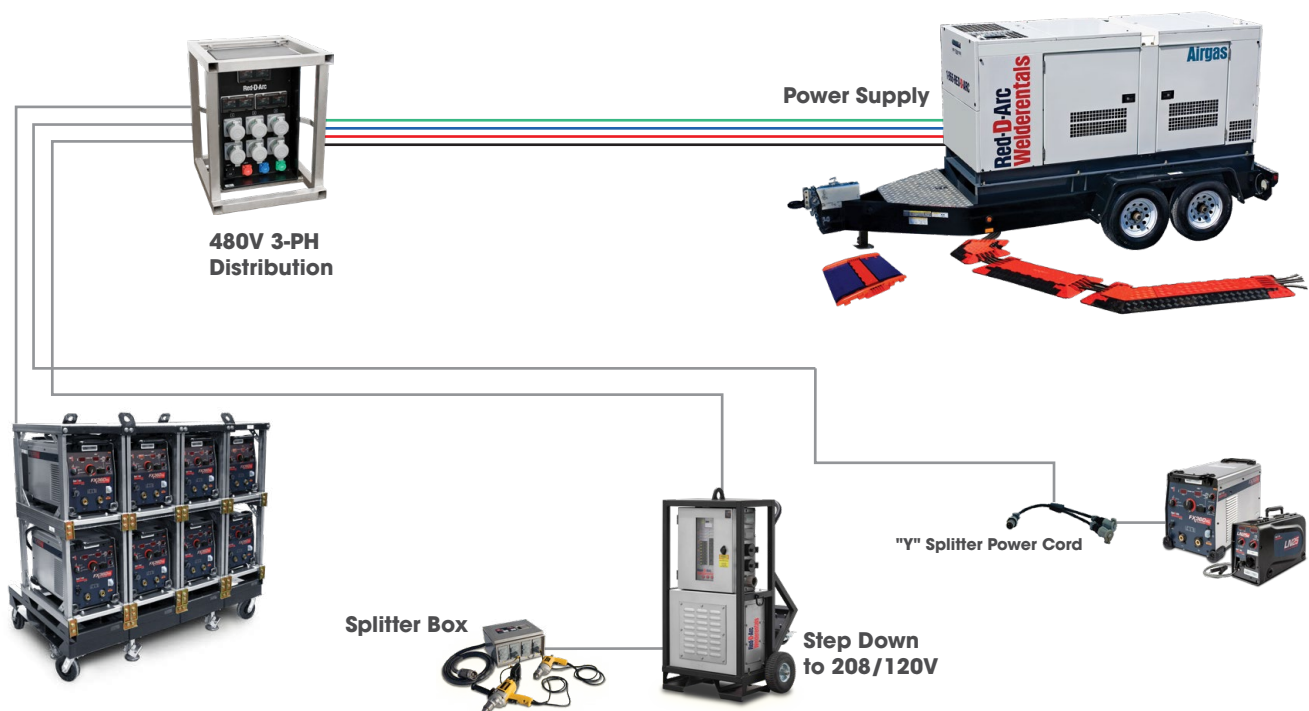

POWER DISTRIBUTION SOLUTIONS

1-866-733-3272

Specifications are subject to change without notice

©2023 Airgas, Inc. 9620210 - JAN 24